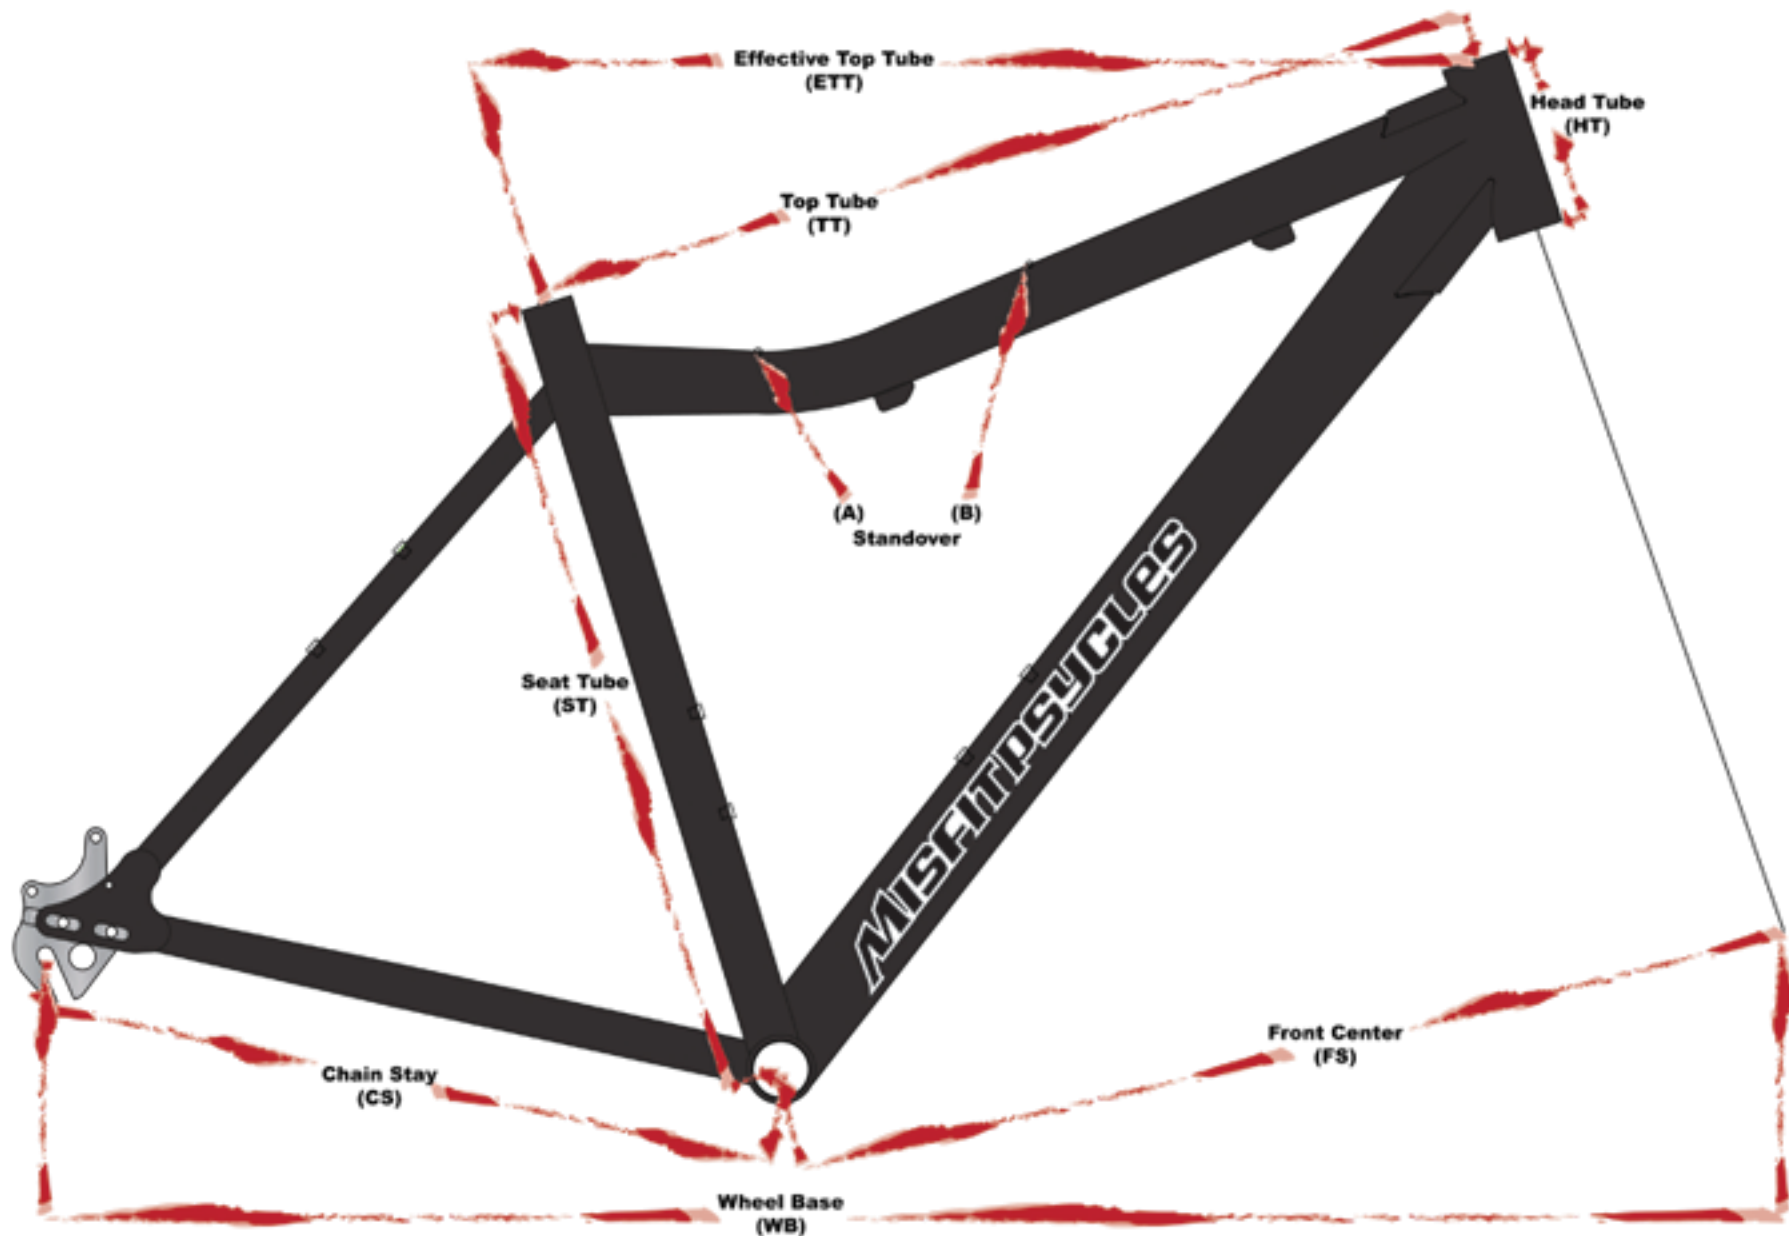

diSSent: Single Speed 29er

SIZE SMALL 15.3" MEDIUM 17.3" LARGE 19.3" X-LARGE 21.3"

ST	390mm/15.35"	440mm/17.32"	490mm/19.29"	540mm/21.26"
ST Angle	73	73	73	73
ETT	559mm/21.97"	589mm/23.19"	613mm/24.13"	640mm/25.20"
TT	547mm/21.54"	567mm/22.32"	587mm/23.11"	616mm/24.25"
A	672mm/24.46"	708mm/27.87"	740mm/29.13"	774mm/30.47"
B	748mm/29.45"	771mm/30.35"	792mm/31.18"	817mm/32.17"
CS	455mm/17.91"	455mm/17.91"	455mm/17.91"	455mm/17.91"
FS	599mm/23.58"	630mm/24.80"	653mm/25.71"	680mm/26.77"
WB	1045mm/41.14"	1075mm/42.32"	1099mm/43.27"	1126mm/44.33"
HT	110mm/4.33"	110mm/4.33"	110mm/4.33"	110mm/4.33"
HT Angle	72	72	72	72